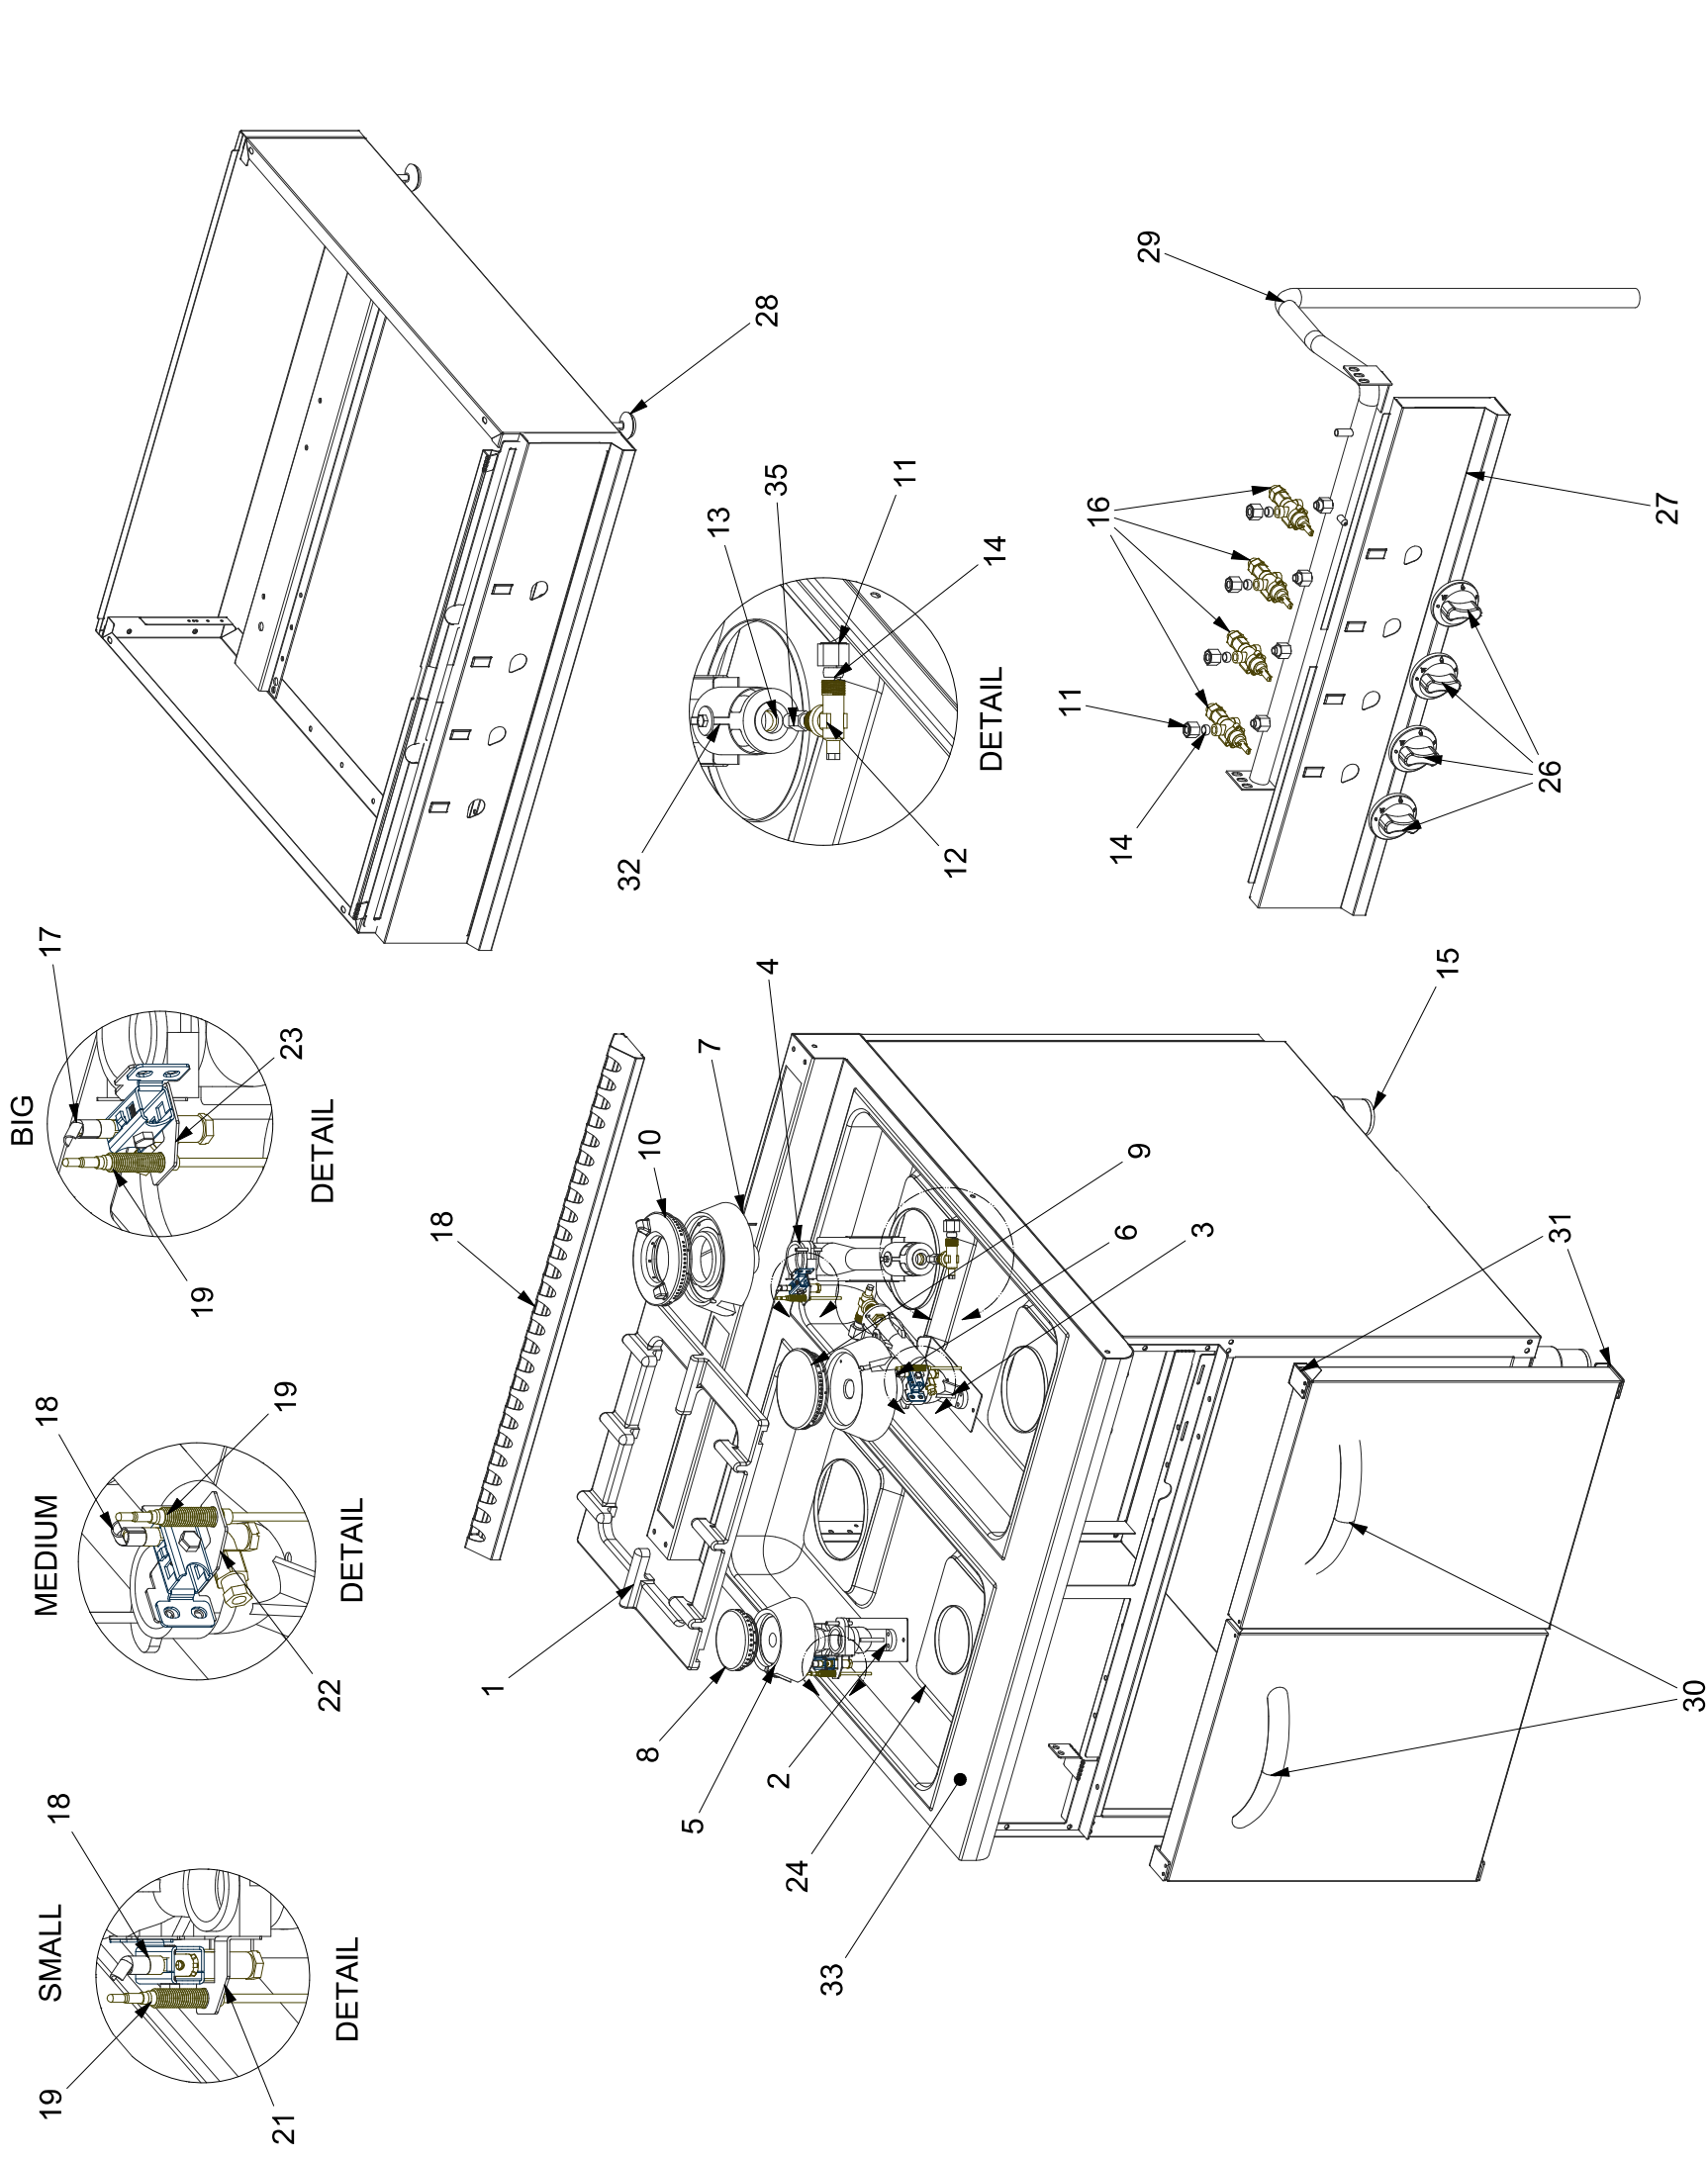

N. ELEMENTO.	NUMERO PARTE
1	01-99900001 1-BURNER GRID LINE 900
2	04-99900019 VENTURI CONE FOR SMALL BURNER
3	04-99900029 VENTURI CONE FOR MEDIUM BURNER
4	04-99900039 VENTURI CONE FOR BIG BURNER
5	04-99900049 BURNER BODY FOR SMALL BURNER
6	04-99900059 BURNER BODY FOR MEDIUM BURNER
7	04-99900069 BURNER BODY FOR BIG BURNER
8	04-99900079 CAP FOR SMALL BURNER
9	04-99900089 CAP FOR MEDIUM BURNER
10	04-99900099 CAP FOR BIG BURNER
11	13-10030019 NUT Ø 10
12	13-99901039 HOLDER FOR NOOZLE D.10
13	13-99901049 BRASS LOCK NUT
14	14-99900049 OGIVE Ø 10
15	15-99901801 STANDARD FOOT D.58X120-185H
16	16-99600059 GAS TAP 21S
17	17-99900499 1-FLAME PILOT
18	GRID FOR CHIMNEY
19	17-99900030 THREADED THERMOCOUPLE L=850
20	NOOZLE
21	23-99701009 PILOT FIXING ELEMENT FOR SMALL BURNER
22	23-99701019 PILOT FIXING ELEMENT FOR MEDIUM BURNER
23	23-99701029 PILOT FIXING ELEMENT FOR BIG BURNER
24	23-99900719 SMALL-BIG TRAY
25	23-99900819 MEDIUM-BIG TRAY
26	29-99701109 KNOB FOR GAS BURNERS
27	FRONTAL PANEL
28	15-99600160 FOOT D. 40 FOR BENCH EVRSION
29	WA-83300319 GAS RAMPE
30	WP-99700060 LADY DOOR
31	23-99600400 ELEMENT FOR DOOR FIXING
32	69-99901929 AIR REGULATION

Cliente:

Prodotto: LQ-CUG4BB-BA-BC

kW gas: kW elettrico:

Data: 07/12/2021 Revisione: del 09/12/2021 Scala: Designer: 1:10 Andrea Francini

Note: